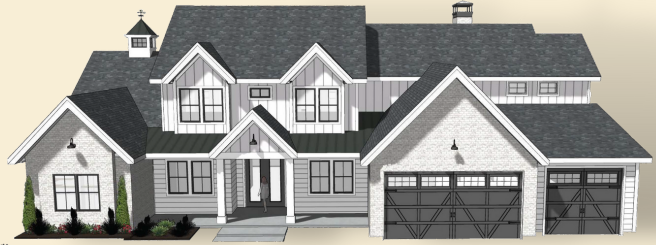

**STAGS  
CROSSING**

**SOLITUDE HOMES**  
PEACE WHERE IT MATTERS MOST

*Phase Two*

*The Sawtooth*

- 6 Bedrooms
- 5.5 Baths
- Office
- Gourmet Pantry
- 3+ Car Garage
- 4,844 SQFT.
- Media Room
- Guest Suite

*Craftsman*

*Modern*

*Main Level*

*Upper Level*